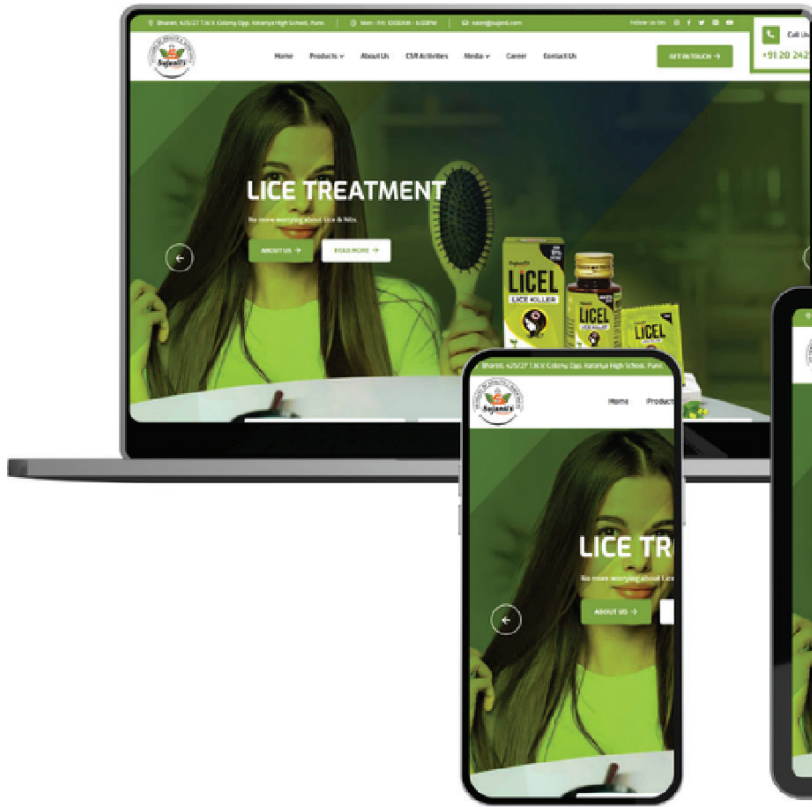

**Who
are
we?**

CampaignButtons.com
Authentic Campaign Buttons

Quick glance of our work

Sujanil

curaf.org

Sustainable Practices That Respect Our Planet And Its Inhabitants

Waste Impact

256,010
Tons of waste and garbage generated globally every second