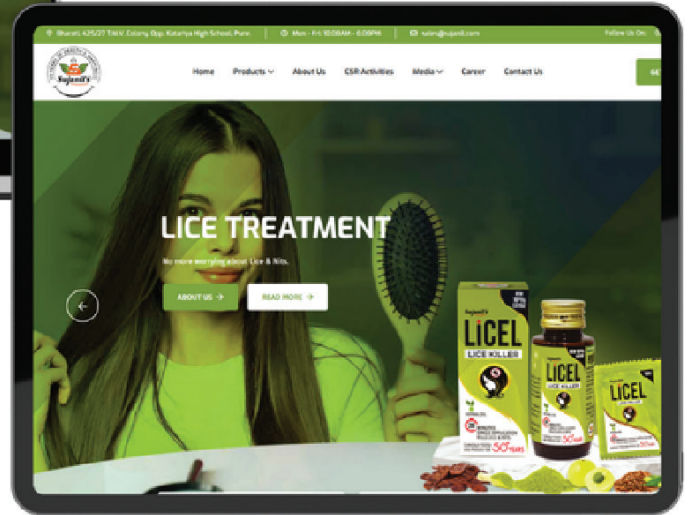

**Who
are
we?**

CampaignButtons.com
Authentic Campaign Buttons

Quick glance of our work

Sujanil

curaf.org

Sustainable Practices That Respect Our Planet And Its Inhabitants

Waste Impact

256,010
Tons of waste and garbage generated globally every second